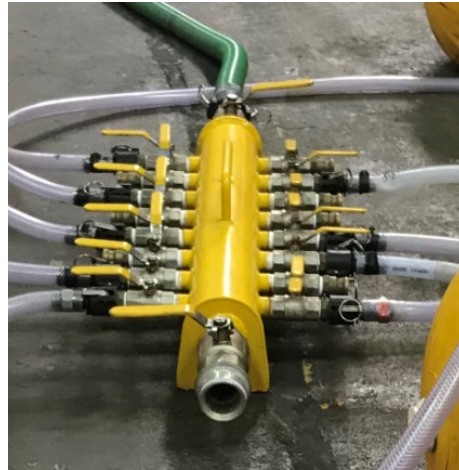

JWA

Marine
Rental
Forces
Custom

JW Automarine - Welded PVC & PU Manufacturing Specialist

Lifeboat & Walkway Test Kits
Complete Kit with Water Weight Load
Bags, Manifold, ump & Hoses

A complete testing solution, supplied ready for use with all necessary equipment:

- Aluminium air powered diaphragm water pump
- Air hose for pump supply
- 16 way manifold for controlled water filling
- Suction Fill Hose
- Discharge Hose
- Filling Hose Set - 4 x 6m - 4 x 5m - 4 x 4m - 4 x 3.5m
- 16 x 375kg Lifeboat test bags

Supplied in 2 x rigid plastic pallet boxes - 1200 x 1000 x 760mm

JWA lifeboat test kits are a complete solution for the safe, efficient and accurate water weight load testing of lifeboats, walkways & structures. Durable, easily handled and with a wipe clean surface. JWA bags are fabricated from a tough PVC fabric with a load bearing polyester scrim, coated with PVC for durability & UV resistance. Bag Sizes from 75kg to 500kg available.

Our hoses, manifold and pumps are all precision made from the highest quality materials to ensure durability and value for money. Supplied complete in a fork lift/crane sling compatible, heavy duty plastic transit case c/w instructions for use and certification as required.

Renowned the world over, JW Automarine has led the way in subsea and surface recovery & deployment airbags since 1972. Manufactured in the UK, our experienced technicians use the highest quality fabrics and materials to produce a product that can be relied upon in the harshest of environments.

JW Automarine supplies only the highest levels of service and support, as you would expect from a specialist British manufacturing company.

Fabric Design & Manufacturing Specialist
Subsea & Surface Lift Bags—Sales & HIRE
Load Test Weight Bags—Sales & HIRE
Bulk Gas & Liquid Storage - Pipe Stoppers
Electronic Buoyancy Control Systems
Flood Defence & Rescue Service Dams
Military Floatation Systems

JW Automarine Ltd, Enterprise Way, Fakenham, Norfolk, England, NR21 8SN

Tel. +44 (0)1328 852300

sales@jwautomarine.co.uk

www.jwautomarine.co.uk

JWA

Manufacturing Excellence Since 1972

Manufactured in accordance with EN ISO 9001:2015
Certificate Number GB09/77978
Member of IMCA -
International Marine Contractors Association
Drawings & Full Specifications on Request